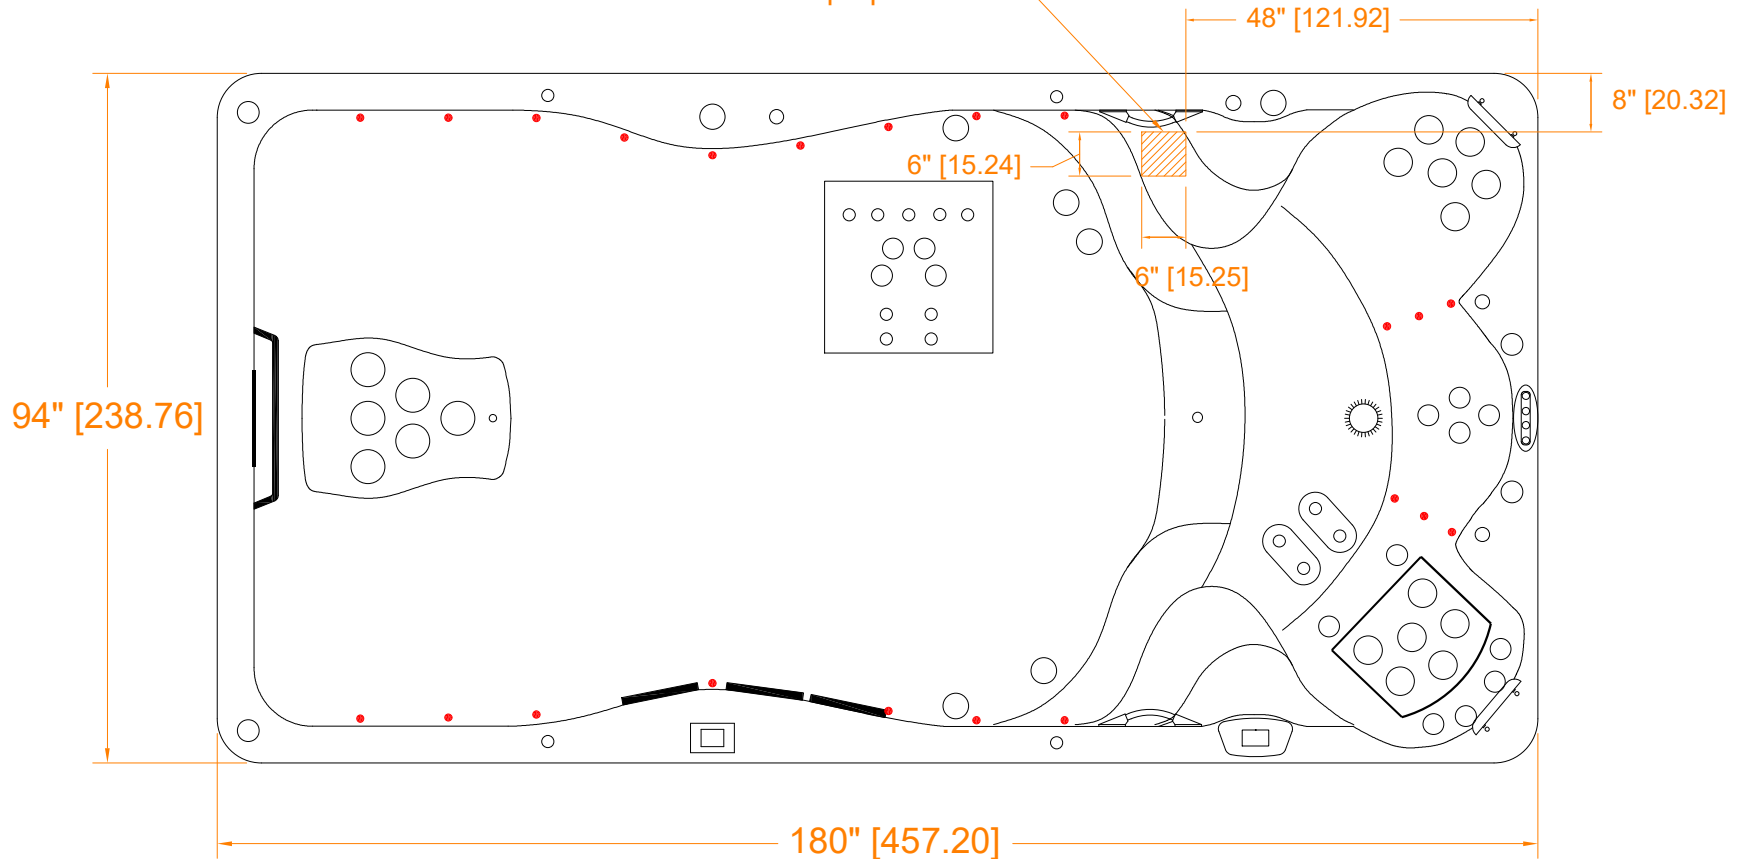

Run electricity through this opening. Leave appropriate length of wire to reach the spa pack.

2024 H2X Challenger 15 D

O/A Height 60" (+/- 1/2")

Master Spas

Model Number	Date	Revision
H2X Challenger 15D	5/30/2024	1
Process	Drawn by	
Electrical Hookup	Highlen	

Rev 1: Converting over to Wedge Suctions (05/30/24)

PCO # 00422024

Rev 0: Original drawing reset for 2024 (12/27/23)