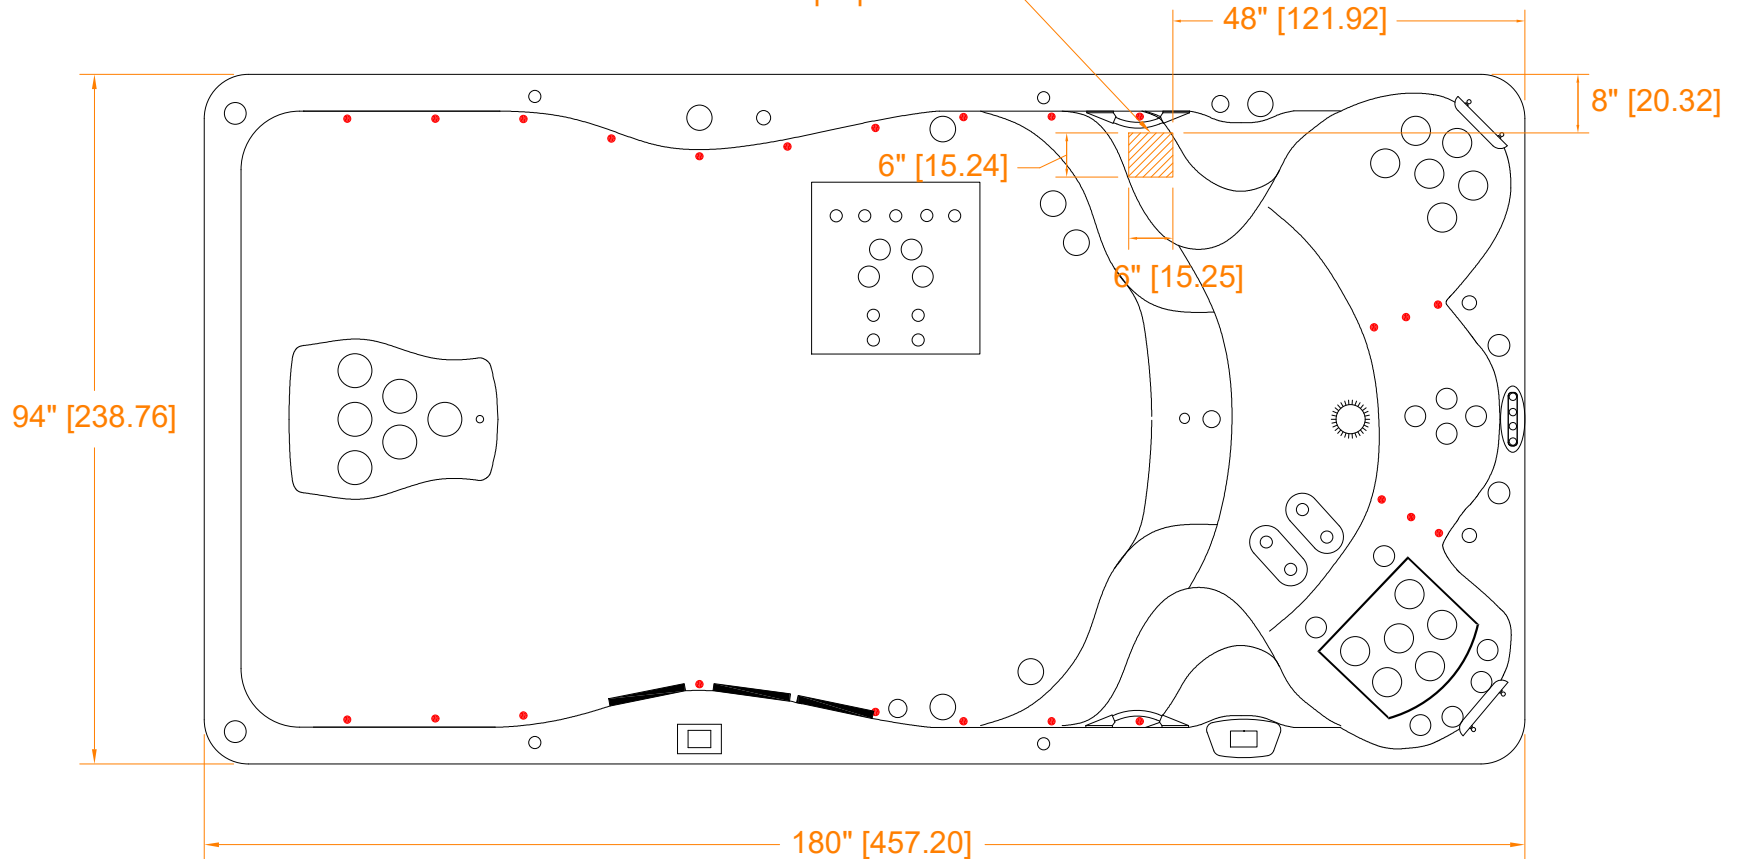

Run electricity through this opening. Leave appropriate length of wire to reach the spa pack.

2024 H2X Challenger 15D CP

O/A Height 60" (+/- 1/2")

Master Spas

Model Number	Date	Revision
H2X Challenger 15D CP	5/31/2024	1

Rev 1: Converting over to Wedge Suctions (05/30/24)

PCO # 00422024

Process	Drawn by
Electrical Hookup	Highlen

Rev 0: Original drawing reset for 2024 (12/27/23)