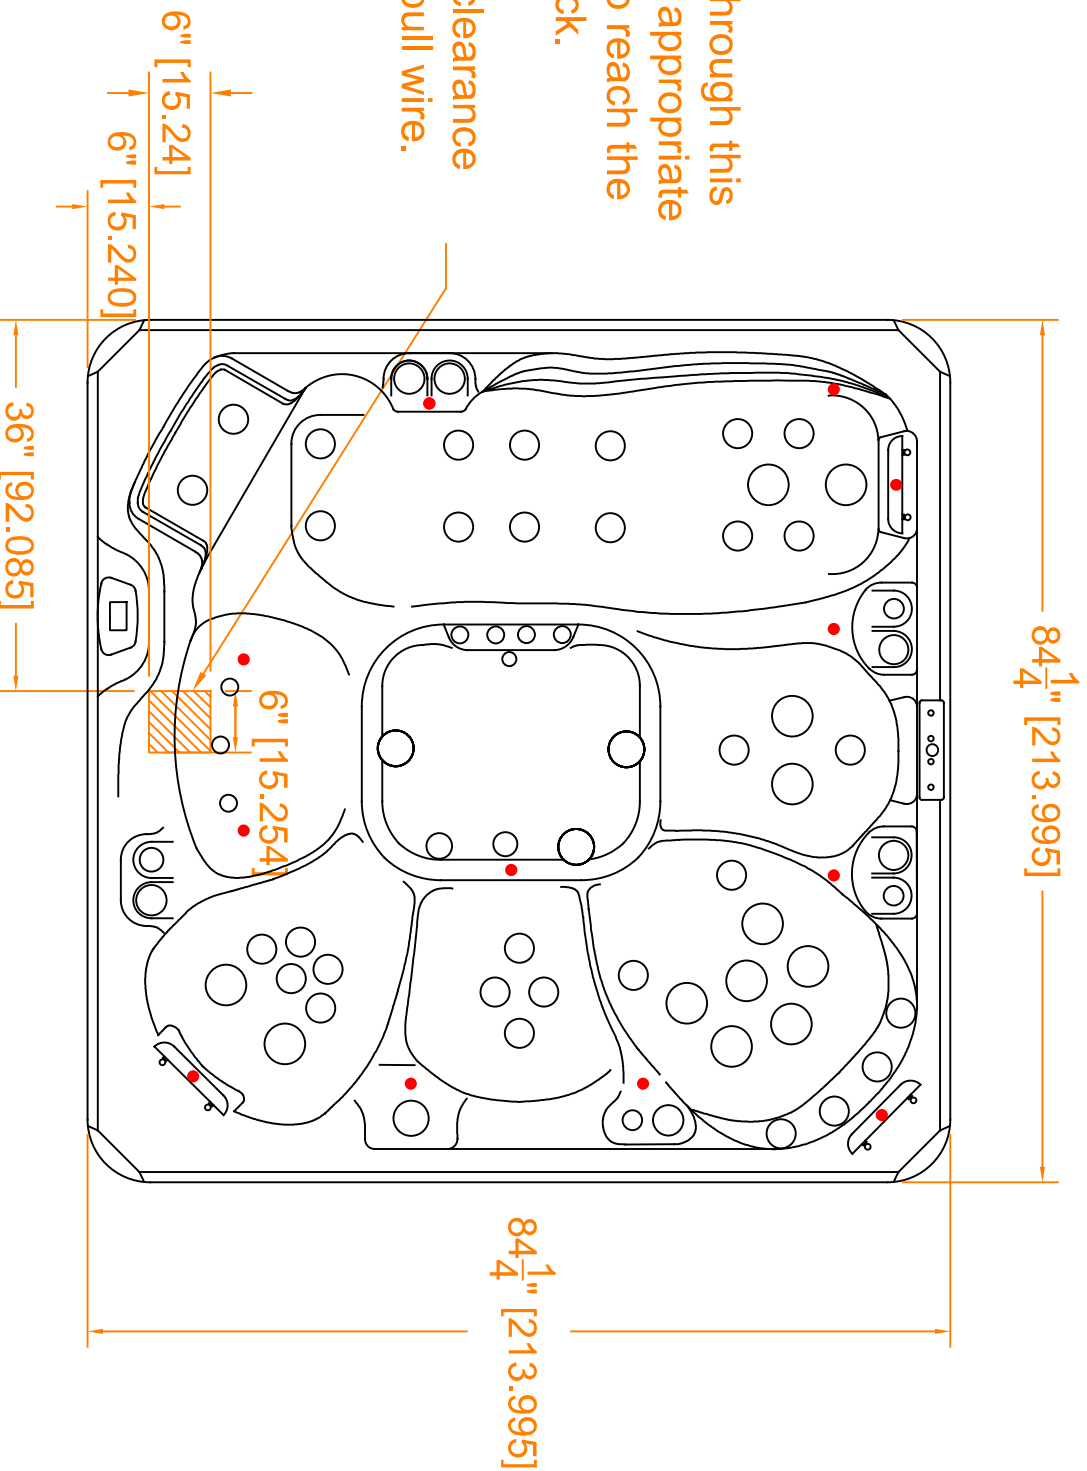

Run electricity through this opening. Leave appropriate length of wire to reach the spa pack.

3" of vertical clearance available to pull wire.

2024 ES 748

O/A Height 36" (+/- 1/2")

Master Spas

Model Number

ES 748

Date

9/05/24

Revision

0

Process Electrical Hookup

Drawn by Easley