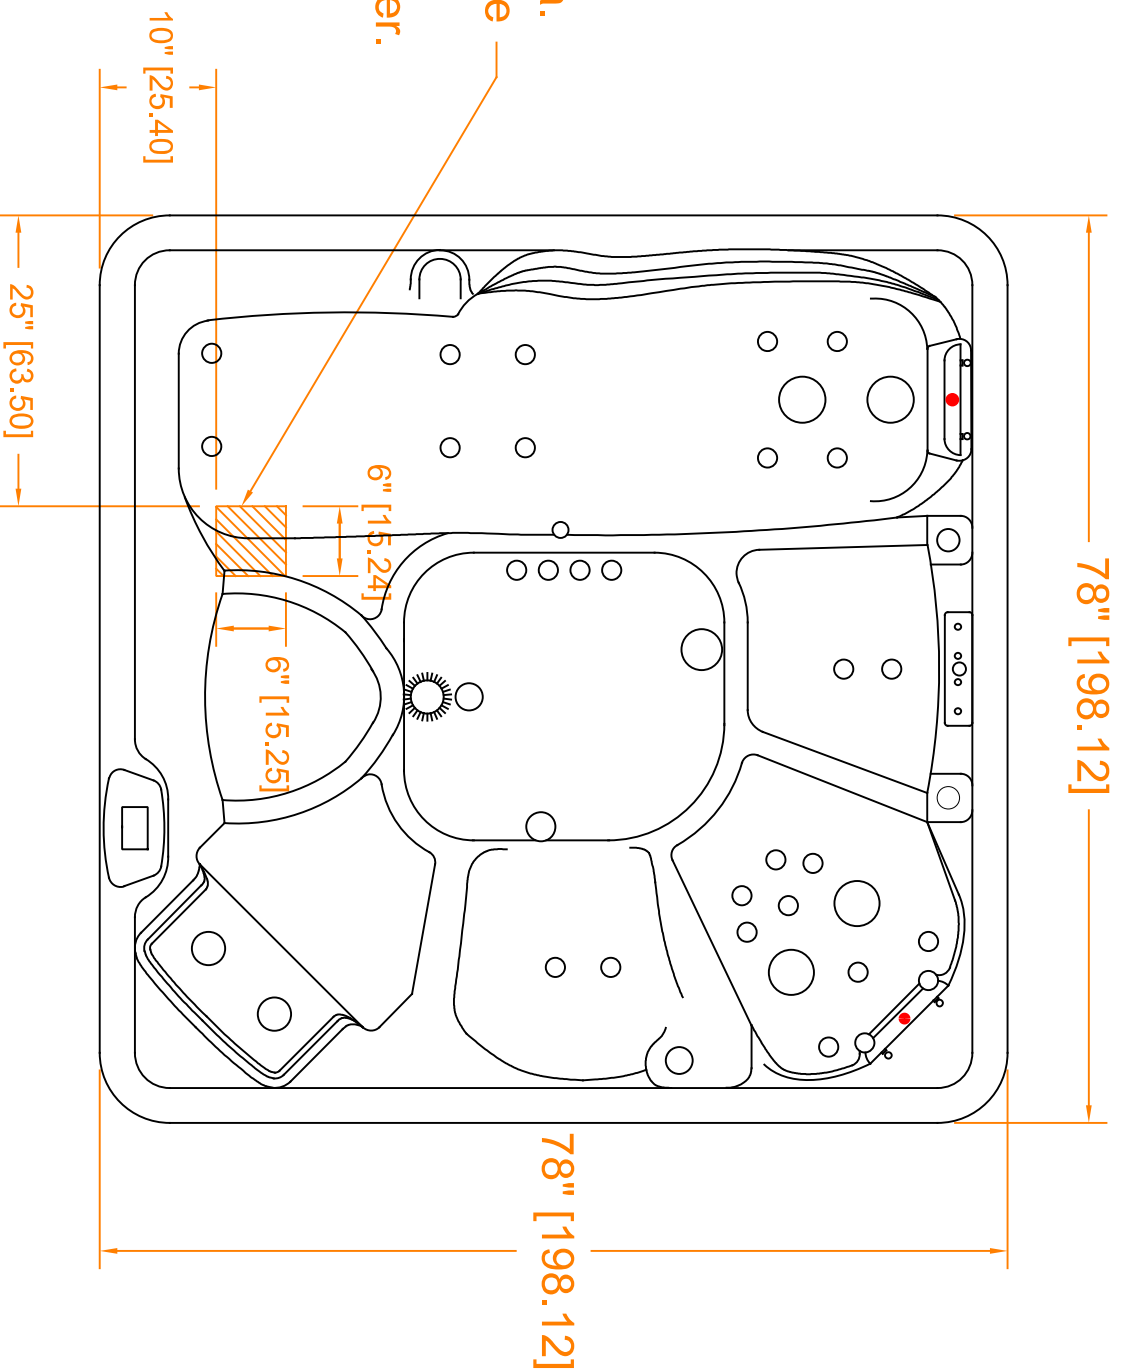

Run electricity through this area. Leave appropriate length of wire to reach spa controller.

# 2024 ES 632

O/A Height 34" (+/- 1/2")

## Master Spas

Model Number

ES 632

Date

9/05/24

Revision

0

Process

Electrical Hookup

Drawn by

Easley