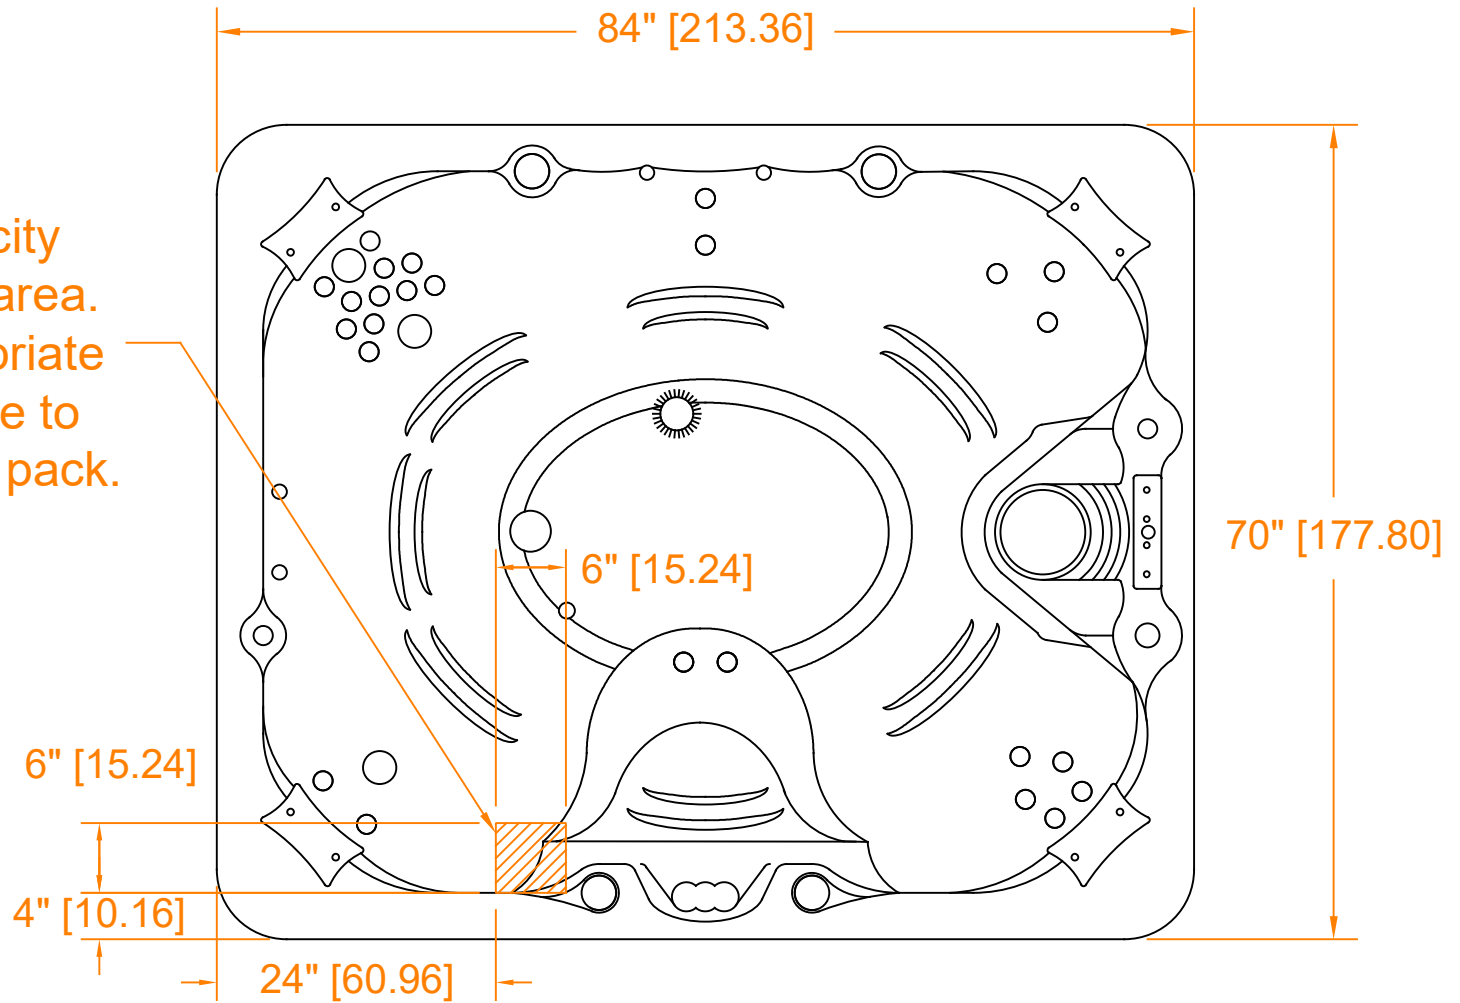

Run electricity through this area. Leave appropriate length of wire to reach the spa pack.

# 2022 CLS Precision 67

O/A Height 34" (+/- 1/2")

## Master Spas

Model Number	Date	Revision
Precision 67	1/20/22	0
Process	Drawn by	
Electrical Hookup	Easley	