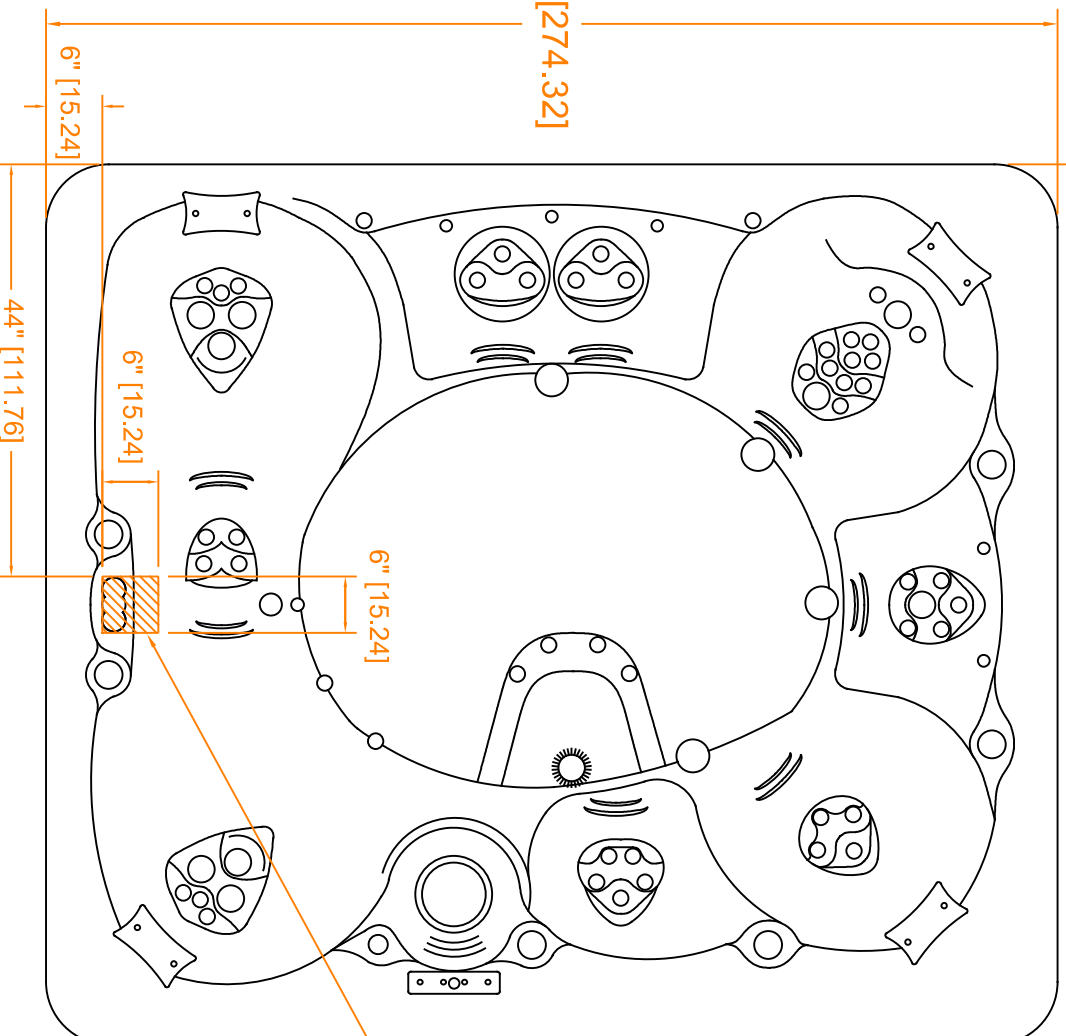

94" [238.76]

108" [274.32]

Run electricity through this area. Leave appropriate length of wire to reach the spa pack.

2024 CLS Balance 9 CP

O/A Height 38" (+/- 1/2")

Master Spas

Model Number

Balance 9 CP

Date

9/05/24

Revision

0

Process

Electrical Hookup

Drawn by

Easley